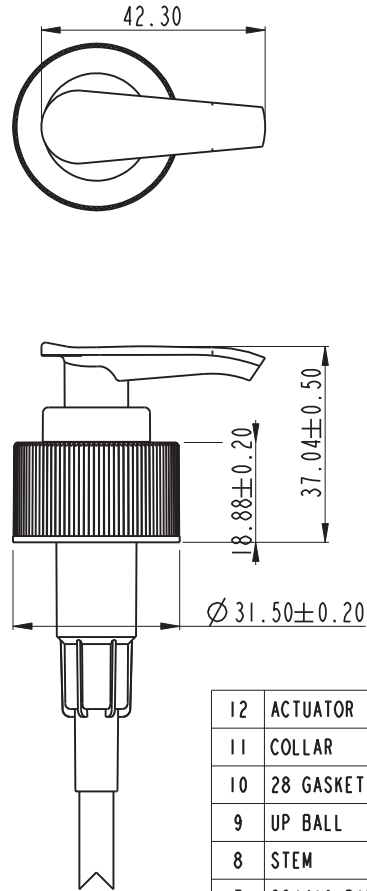

106859

28-410 White Pump with 9.5" Dip Tube
 K.G. International - sales@kgint.com - +1 305 499-9816

12	ACTUATOR	PP	color from order form	SJY311-08A1	I	
11	COLLAR	PP	color from order form	SJY315-06A1	I	
10	28 GASKET	EPE	*25.4**15*1.2mm.white	SJY315-20A2	I	
9	UP BALL	GLASS	*3.6mm.	SJY315-97A1	I	
8	STEM	PP	Natural	SJY315-04A1	I	
7	28/410 RIB CLOSURE	PP	color for order form	SJY311-05A4	I	
6	28 HOUSING	PP	color from order form	SJY315-01A2	I	
5	PISTON	LDPE	Natural	SJY315-03A1	I	
4	SUB STEM	PP	Natural	SJY315-17A1	I	
3	Spring	SUS304	Ø 0.8*Ø 7.7*40*14N	SJY315-96A1	I	
2	DOWN BALL	SUS304	*5mm.	SJY315-97A2	I	
1	DIP TUBE	PE	*6.4*0.7T	SJY315-95A1	I	
NO.	Component	Material	Specification	DWG No.	QTRemark	