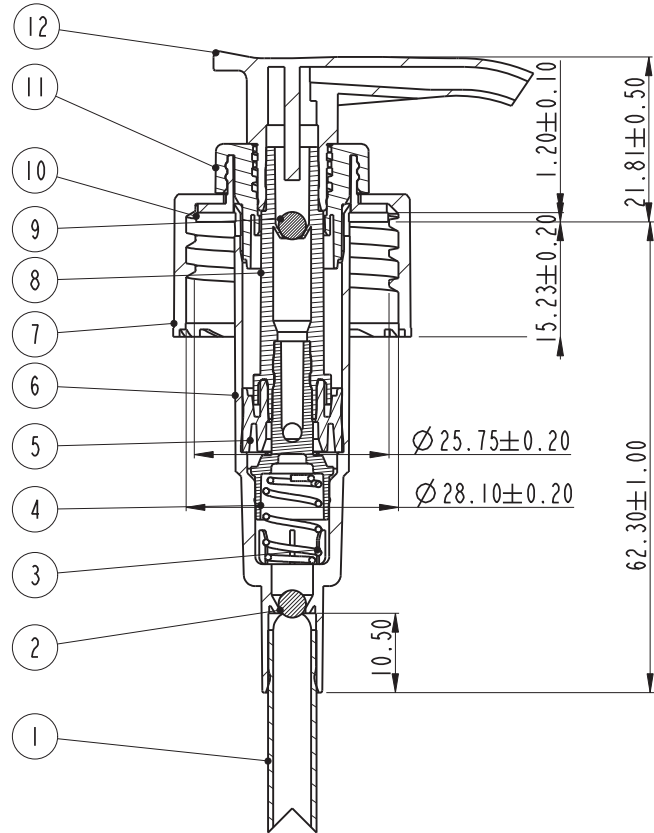

106859

28-410 White Pump with 9.5" Dip Tube
 K.G. International - sales@kgint.com - +1 305 499-9816

12	ACTUATOR	PP	color from order form	SJY311-08A1	I	
11	COLLAR	PP	color from order form	SJY315-06A1	I	
10	28 GASKET	EPE	*25.4**15*1.2mm.white	SJY315-20A2	I	
9	UP BALL	GLASS	*3.6mm.	SJY315-97A1	I	
8	STEM	PP	Natural	SJY315-04A1	I	
7	28/410 RIB CLOSURE	PP	color for order form	SJY311-05A4	I	
6	28 HOUSING	PP	color from order form	SJY315-01A2	I	
5	PISTON	LDPE	Natural	SJY315-03A1	I	
4	SUB STEM	PP	Natural	SJY315-17A1	I	
3	Spring	SUS304	Ø 0.8*Ø 7.7*40*14N	SJY315-96A1	I	
2	DOWN BALL	SUS304	*5mm.	SJY315-97A2	I	
1	DIP TUBE	PE	*6.4*0.7T	SJY315-95A1	I	
NO.	Component	Material	Specification	DWG No.	QTRemark	